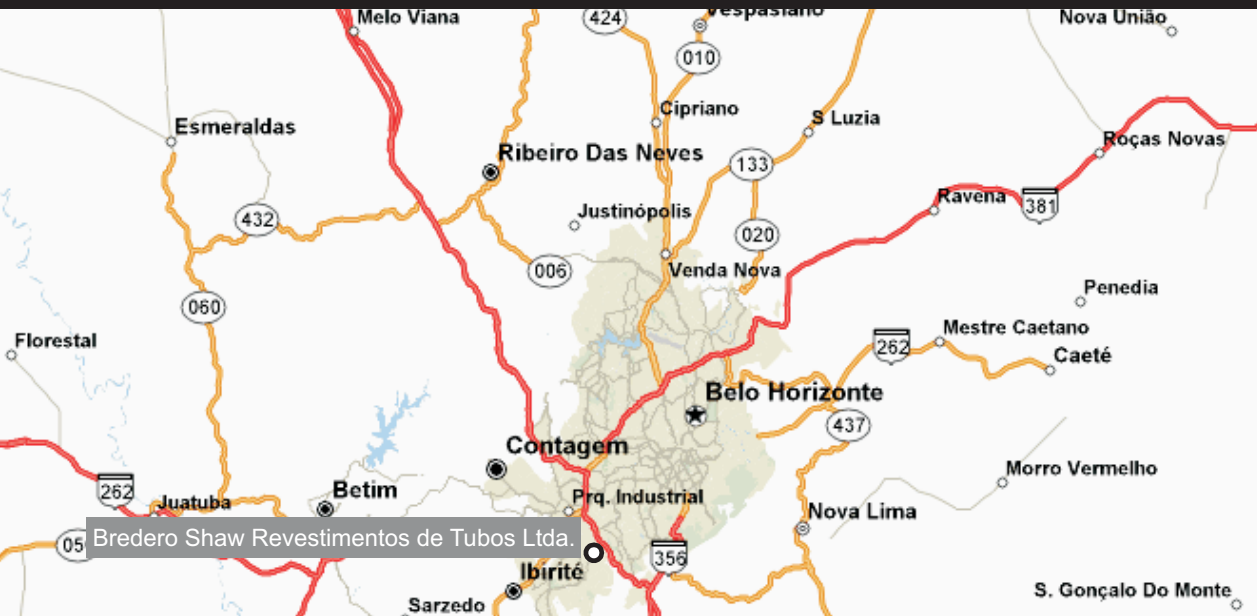

BREDERO SHAW

A SHAWCOR COMPANY

Belo Horizonte Plant

Belo Horizonte, Brazil

Driving Directions:

Aeroporto Internacional Tancredo Neves

Rodovia MG 10, Km 39

Belo Horizonte – MG 33500-900

Phone: 31 3689-2700

Fax: 31 3689-2090

Distance from Belo Horizonte downtown: 38 Km

Take MG-10 Highway following signs to Belo Horizonte; MG-10 will change its name and will become Av. Cristiano Machado; go about 6,5 Km on Av. Cristiano Machado and take "Anel Rodoviário" following signs to Rio de Janeiro; watch for signs to Via do Minério; make a right turn onto the exit to "Via do Minério" and go about 1,5 Km, following signs to V&M; make a right onto the exit "V&M-Portaria V".